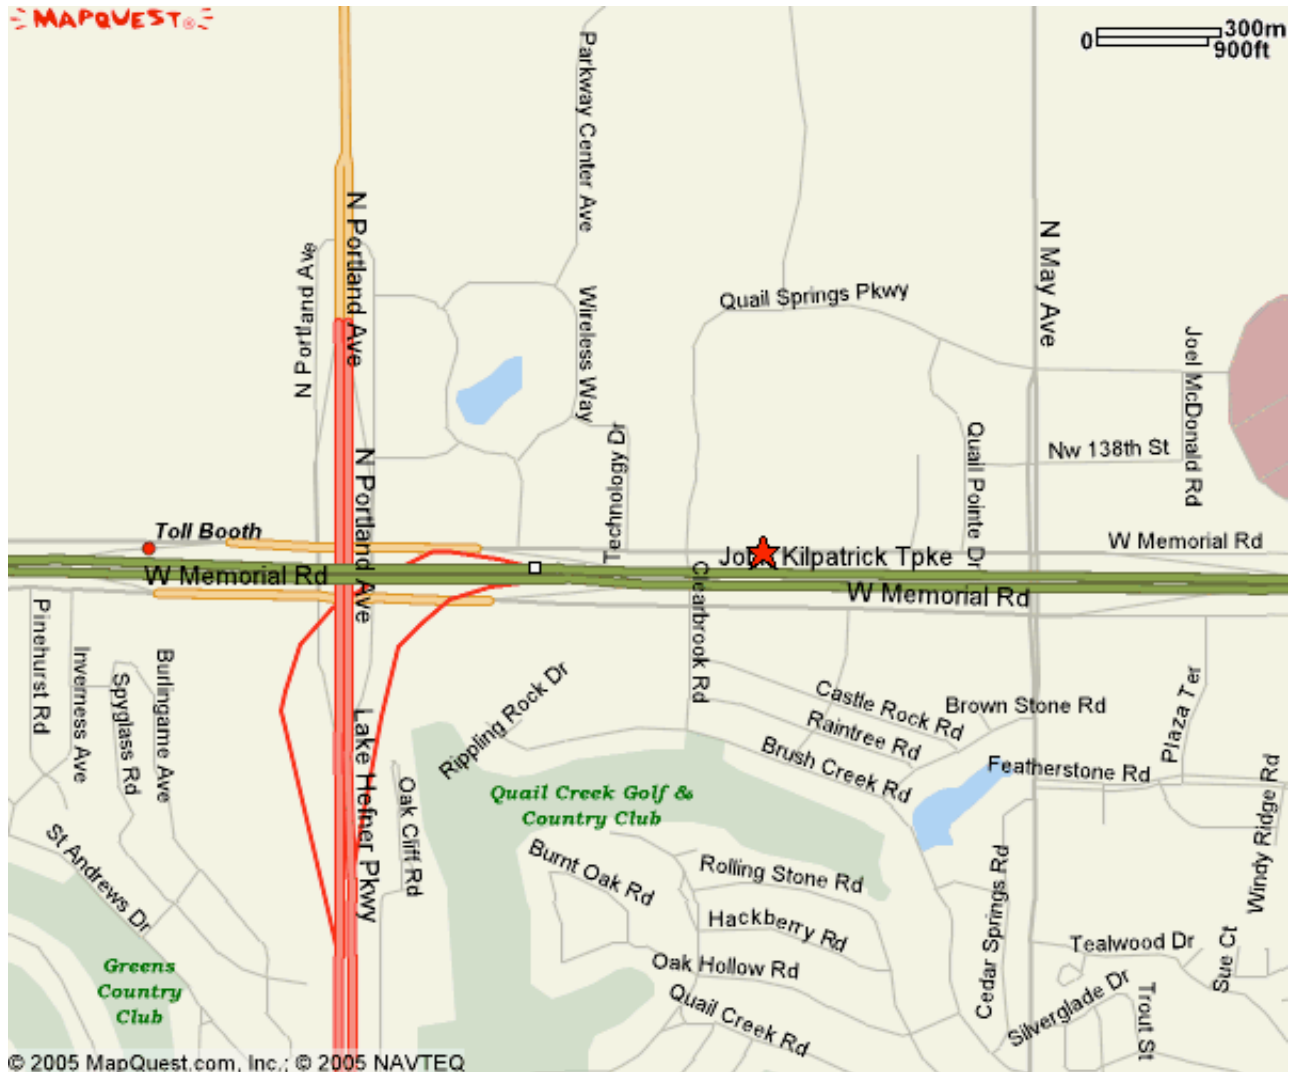

[Send To Printer](#) [Back to Map](#)

3201 W Memorial Rd
Oklahoma City OK
73134-0901 US

Notes:

.....
.....
.....
.....

All rights reserved. Use Subject to License/Copyright | [Map Legend](#)

This map is informational only. No representation is made or warranty given as to its content. User assumes all risk of use. MapQuest and its suppliers assume no responsibility for any loss or delay resulting from such use.