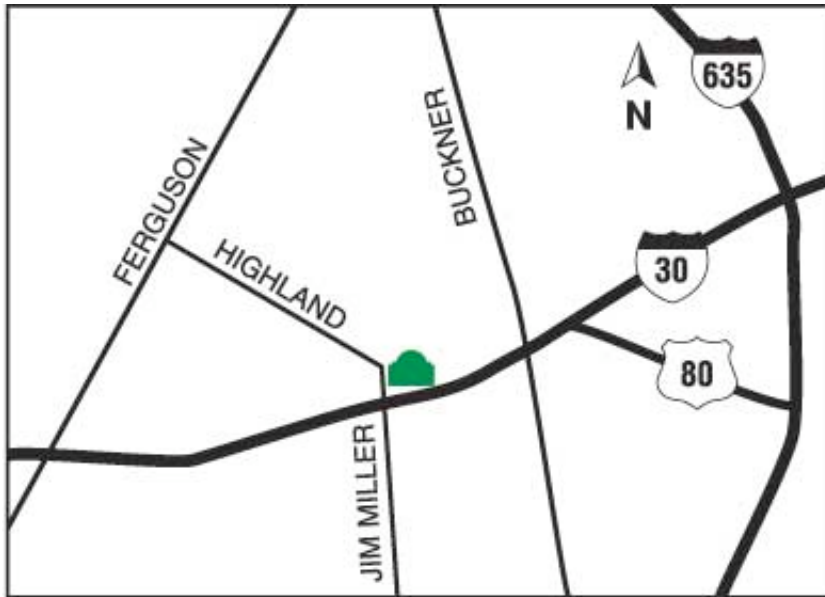

Location & Driving Directions

La Quinta Inn Dallas East (I-30)

8303 East R. L. Thornton Freeway
Dallas, TX 75228-7105

Phone: (214)324-3731
Fax: (214)324-1652

Directions

I-30: exit 52A-Jim Miller. I-635: take I-30 W., 4 mi., exit 52A-Jim Miller.

Directions from Local Airport(s):

Dallas Love Field

Take I-35 through downtown Dallas to I-30 East. Follow I-30 East for approximately 10 Miles. Take exit 52A. Turn left on Jim Miller. Inn is on the right.

Dallas/Fort Worth International Airport

Take the South airport Exit to 183 East. Continue on 183 EAST to I-35 East to I-30 East. Continue on I-30 East to Jim Miller Road (Exit 52A) and turn left. The hotel is located on the right.

Show Hotel As: Origin Destination

Address:

City:

State:

Zip:

[SHOW DIRECTIONS >](#)